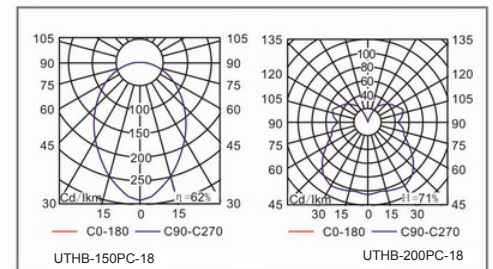

Installation :

- Installation method must allow for free airflow around the ballast to comply with warranty requirements

Dimensions : Unit: inches (mm)

Model No.	D	D1	H	Note
UTHB-40PC-18	Ø12.60(320)	Ø6.54(166)	16.54(420)	12" PC
UTHB-100PC-18	Ø16.14(410)	Ø8.071(205)	23.62(600)	16" PC
UTHB-150PC-18	Ø22.44(570)	Ø9.6(244)	27.24(692)	22" PC
UTHB-200PC-18	Ø22.44(570)	Ø9.6(244)	27.24(692)	22" PC
UTHB-250PC-18	Ø22.44(570)	Ø11.02(280)	27.72(704)	22" PC

Photometric :

Fixture Specifications :

No.	Fixture Model No.	Lamp	Wattage (W)	Lamp lumens (Lm)	Voltage (V)	Color Temperature (K)	Ambient (°C)	Installation	IP class	CBM	N.W. (Kg)/ (LBs)	G.W. (Kg)/ (LBs)	Note	UL CUL				
1	UTHB-40PC-18	RT40W	40	2600-3000	100-300	5000	-20~+50	Hook	IP43 (Control gear)	0.095	5.20 /9.36	9.30 /16.74	12"PC Hood					
2								Hanging pole										
3	UTHB-100PC-18	RT70W	70	4900-5600				Hook						✓				
4								Hanging pole						✓				
5	UTHB-150PC-18	RT100W	100	7500-8500				Hook					0.191	8.60 /15.48	13.70 /24.66		✓	
6								Hanging pole						✓				
7	UTHB-200PC-18	RT150W	150	12000-12750				Hook					0.191	8.60 /15.48	13.70 /24.66	22"PC Hood		✓
8								Hanging pole						✓				
9	UTHB-250PC-18	RT200W	200	16000~17000				Hook					0.202	9.20 /16.56	14.50 /26.10			✓
10								Hanging pole						✓				