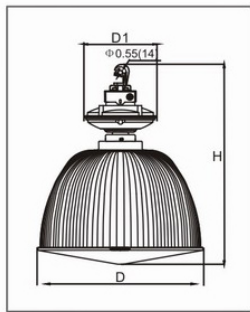

UTHB series HIGH/LOW BAY LUMINAIRE

UTHB-40PC-18 UTHB-100PC-18 UTHB-150PC-18 UTHB-200PC-18 UTHB-250PC-18

Features :

- Die cast exterior aluminum ballast casing for superior heat dissipation
- Powder-coated corrosion resistant finish
- High temperature resistant polycarbonate hood
- UTHB-40PC-18, UTHB-100PC-18, UTHB-150PC-18, UTHB-200PC-18, UTHB-250PC-18 equipped with high coefficient inner reflector

Installation :

- Installation method must allow for free airflow around the ballast to comply with warranty requirements

Dimensions : Unit: inches (mm)

Model No.	D	D1	H	Note
UTHB-40PC-18	Ø12.60(320)	Ø6.54(166)	16.54(420)	12" PC
UTHB-100PC-18	Ø16.14(410)	Ø8.071(205)	23.62(600)	16" PC
UTHB-150PC-18	Ø22.44(570)	Ø9.6(244)	27.24(692)	22" PC
UTHB-200PC-18	Ø22.44(570)	Ø9.6(244)	27.24(692)	22" PC
UTHB-250PC-18	Ø22.44(570)	Ø11.02(280)	27.72(704)	22" PC

Photometric :

Fixture Specifications :

No.	Fixture Model No.	Lamp	Wattage (W)	Lamp lumens (Lm)	Voltage (V)	Color Temperature (K)	Ambient (°C)	Installation	IP class	CBM	N.W. (Kg)/ (LBs)	G.W. (Kg)/ (LBs)	Note	UL CUL				
1	UTHB-40PC-18	RT40W	40	2600-3000	100-300	5000	-20~+50	Hook	IP43 (Control gear)	0.095	5.20 /9.36	9.30 /16.74	12"PC Hood					
2								Hanging pole										
3	UTHB-100PC-18	RT70W	70	4900-5600				Hook						✓				
4								Hanging pole						✓				
5	UTHB-150PC-18	RT100W	100	7500-8500				Hook					0.191	8.60 /15.48	13.70 /24.66		✓	
6								Hanging pole						✓				
7	UTHB-200PC-18	RT150W	150	12000-12750				Hook					0.191	8.60 /15.48	13.70 /24.66	22"PC Hood		✓
8								Hanging pole						✓				
9	UTHB-250PC-18	RT200W	200	16000~17000				Hook					0.202	9.20 /16.56	14.50 /26.10			✓
10								Hanging pole						✓				